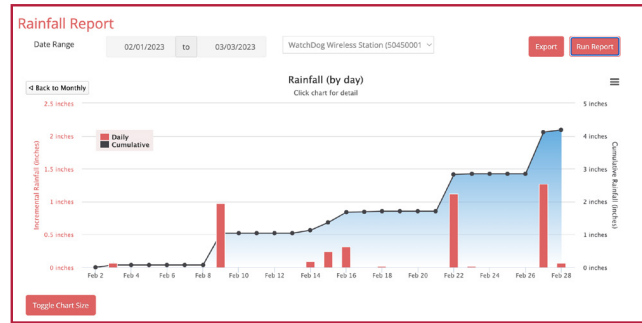

INFORMATION AT YOUR FINGERTIPS

- Map view allows you to see all station locations and **Current Conditions**
- Run **Standard Reports** to provide you with the data you need to make informed decisions
- Choose from a variety of **Custom Report Templates**
- Create your own **Custom Template** for full data analysis that can be downloaded
- Choose optional plant disease and insect models
- Receive customized alerts via text or email with the purchase of the **Alerts Function**
- SpecConnect is compatible with:
  - WatchDog 3000 Series Weather Station
  - WatchDog Retriever & Pups