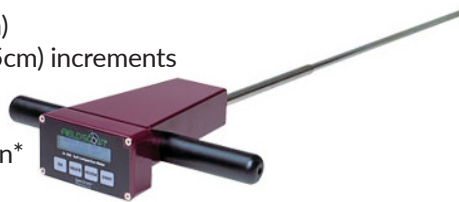

SOIL COMPACTION METERS

FieldScout SC900

Help make decisions regarding areas of the field that require extra care

- Includes 1/2" and 3/4" in cone tip
- Takes compaction readings every inch from 0" to 18" (45cm)
- Exclusive ultrasonic depth sensor captures readings in 1" (2.5cm) increments
- Penetration resistance measured by internal load cell
- Compaction data is displayed in PSI or kPa (1psi = 6.9kPa)
- Connects to any GPS receiver that has a serial output option*
- Equipped with internal data logger and RS-232 port
- Configure and download meter with FieldScout software (included)**
- Upload your data to SpecConnect for maps of compaction by depth, or depth to hard pan layer
- Includes USB cable, carrying case and depth target

*GPS interface requires two cables: GPS/DGPS cable (item 2950CV5), available from Spectrum and the PC serial interface cable supplied by the manufacturer of the GPS receiver

**PC cable connects to a computer USB port, see our website for other cable connection options

PRODUCT SPECIFICATIONS

Measurement Units	Cone Index (PSI or kPa)
Resolution	1" (2.5cm), 5PSI (35kPa)
Accuracy	±0.5" (1.25cm) Depth, ±15PSI (103kPa) Pressure
Range	0 to 18" (0 to 45 m), 0 to 1,000PSI (0 to 7,000kPa)
Battery/Life	4 AAA alkaline batteries; approximately 12-month life
Data Logger Capacity	772 profiles without GPS, 579 profiles with GPS