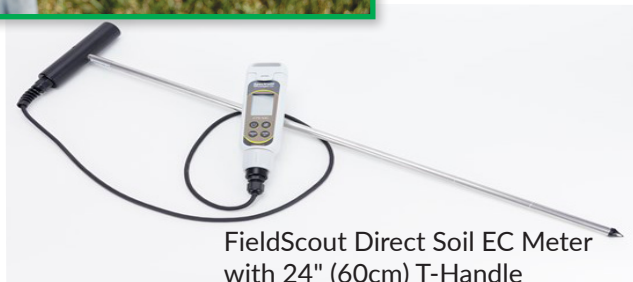

- Professional-grade meter - Patented
- No need to prepare samples - simply sample through the profile
- Patented paired sensor tip provides maximum soil-sensor contact and higher accuracy
- Sample directly in plug trays, pots, containers, solutions, or ground soils
- 0 to 19.9mS/cm (Accuracy $\pm 1\%$, resolution 0.01mS/cm)
- Automatic temperature compensation, long lasting and waterproof
- Includes battery and EC calibration standard