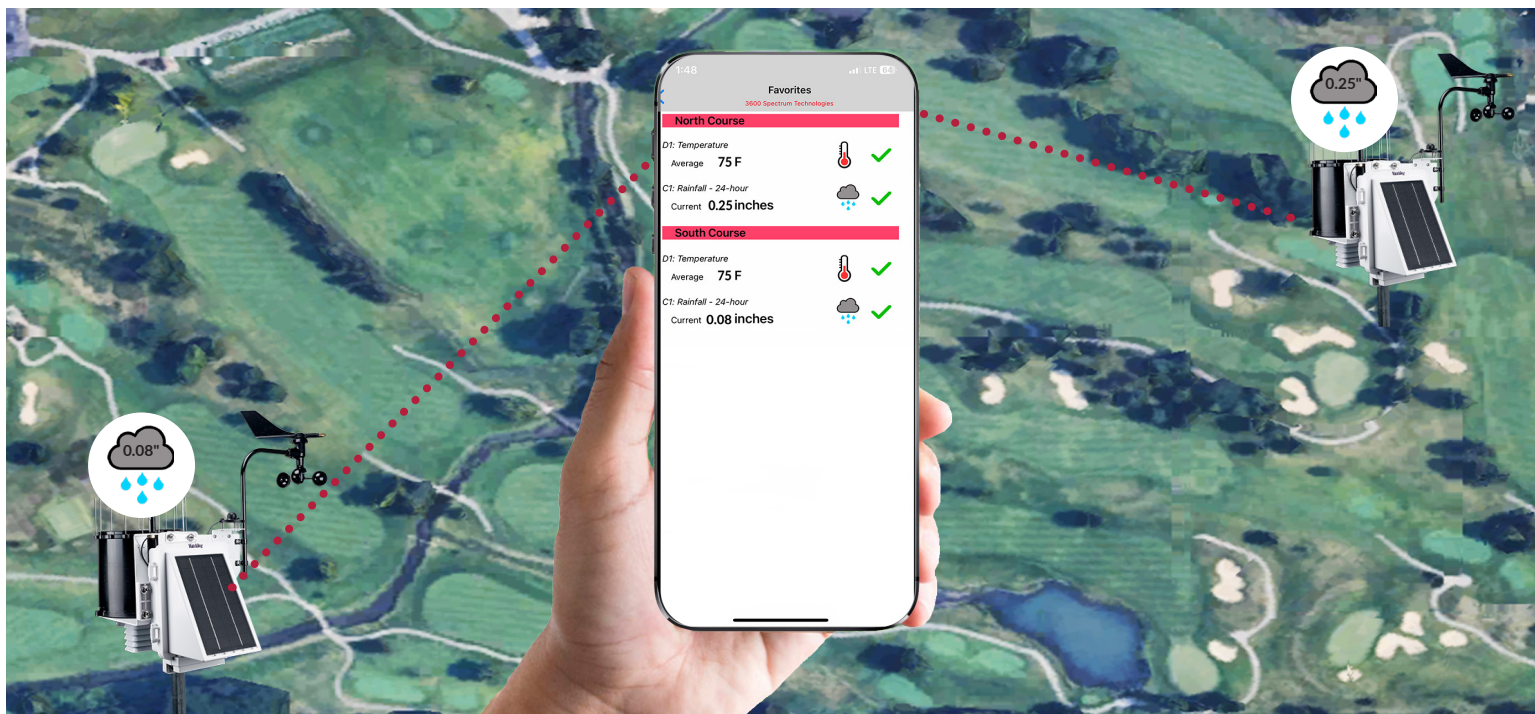

SAVE TIME AND PLAN YOUR DAY!

Through the WatchDog® app on our smartphones, we have information at our fingertips that has been a great help in our scheduling. We know what our conditions are and what to expect each day. Before leaving for the club each morning, I check the weather through the app. The app gives me information like rainfall, temperature and wind speed and lets us know what the day will bring. This information, along with a reasonably accurate weather forecast, arms us with the knowledge of how the day will shape up before it even begins.

Bill Schmit, Superintendent, Sawgrass Country Club, Sawgrass, FL

Add WatchDog Weather Stations strategically through your course to bring multiple data points directly to you.

The 3000 Series Wireless Weather Station Models are designed to give you the measurements you need to help make planning your irrigation activities for the day even easier. Check your course conditions before your feet hit the floor and know what the day will bring!

Our SpecConnect Cloud Service allows you to view all the data from your weather station, review preset reports and manipulate the data into customized reports that you create.

Our Turf Alert package sends texts to notify you of any rain events that may affect the course in real time based on the parameters you create within the alert.