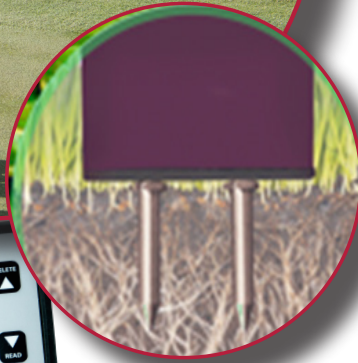

TDR250

The TDR 250 offers the same proven time-domain measurement technology as the other TDR meters, but with 20% less investment. The TDR 250 is a simplified portable soil-moisture meter that captures measurements in the root zone.

What Does it Measure?

Soil Moisture (Volumetric Water Content %)

Features & Benefits

- Displays VWC% (with running average)
- Operates in TDR 300 mode or salinity corrected (TDR 350) mode
- Soil measurements in less than a second
- Internal data logging up to 124,000 measurements
- USB port for a flash drive data download
- High-contrast display with backlight for easy viewing
- Interchangeable soil probes (varying options) - sold separately

Common Applications

- Reliable portable meter for instant, accurate and actionable root zone moisture readings
- Irrigation scheduling, syringing practices and soil flushes
- Ideal for daily-fee/municipal golf courses and sports turf fields

6250 TDR250 Soil Moisture Meter with Carrying Case

(Rods required, but sold separately and Carrying Case sold separately)

6430CASE TDR250/350 Carrying Case

TDR MODEL COMPARISONS

FEATURES	TDR150	TDR250	TDR350
Measures Volumetric Water Content	✓	✓	✓
Displays EC and Surface Temperature	✓	NA	✓
Interchangeable Soil Probes	✓	✓	✓
Backlit Display	✓	✓	✓
T-Handle	NA	✓	Telescoping
Infrared Temperature Sensor	Optional	NA	Optional
GPS/GNSS + Bluetooth	Optional	NA	✓
Carrying Case	✓	Optional	✓
FieldScout Mobile/SpecConnect Capability	Optional	NA	✓