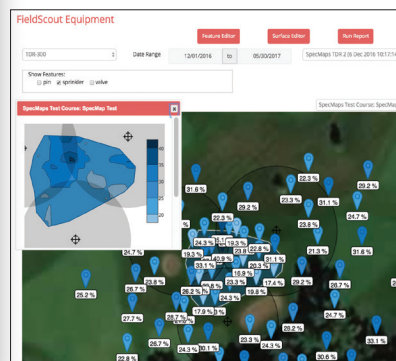

SMART IRRIGATION:
Maximize Irrigation Audits with TDR