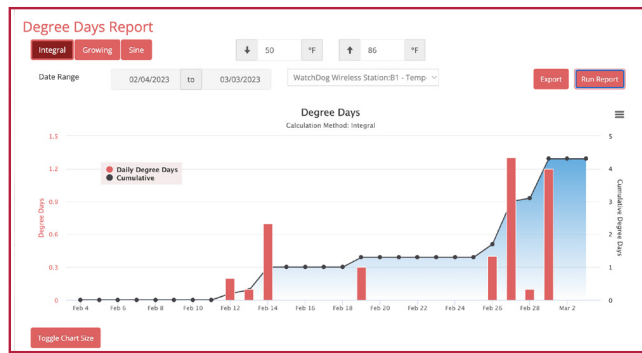

INFORMATION AT YOUR FINGERTIPS

- Map view allows you to see all station locations and **Current Conditions**
- Run **Standard Reports** to provide you with the data you need to make informed decisions
- Choose from a variety of **Custom Report Templates**
- Create your own **Custom Template** for full data analysis that can be downloaded
- Choose optional plant disease and insect models
- Receive customized alerts via text or email with the purchase of the **Alerts Function**
- SpecConnect is compatible with:
  - WatchDog 3000 Series Weather Station
  - WatchDog Retriever & Pups