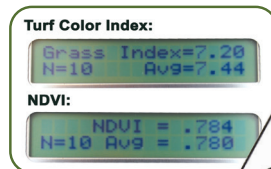

2975NDVI FieldScout TCM 500 NDVI Turf Color Meter