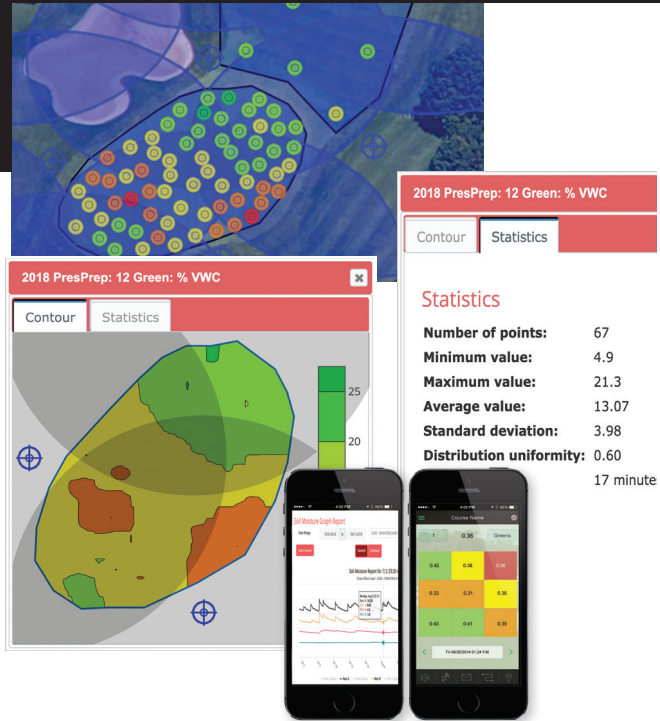

FieldScout Mobile

	Basic	Pro
Basic Grid Map	✓	✓
Change Number of Grid Zones	✓	✓
Customizable Google Map Image	✓	✓
Saves the Average Measurement by Zone	✓	✓
Email the Map/Results View	✓	✓
Freeform Notes	✓	✓
Freeform Mode	✓	✓
Guided Mode (Auto-Advancing through Zones)	✓	✓
SpecConnect Data Sharing	✓	✓
Auto-Upload to SpecConnect	✓	✓
Add User Note or Comment to Individual Reading or Zone	✓	✓
Irrigation/Soil Moisture Audit	✓	✓

FieldScout Mobile App - FREE TO DOWNLOAD		
3035A	SpecConnect FieldScout Pro Subscription (1-year)	1-3 Devices*
3035B	SpecConnect FieldScout Pro Subscription (1-year)	4-7 Devices*
3035C	SpecConnect FieldScout Pro Subscription (1-year)	8+ Devices*

* "Devices" refers to the number of FieldScout TDR or TruFirm Devices that can be connected to the app per subscription

FIELDSCOUT