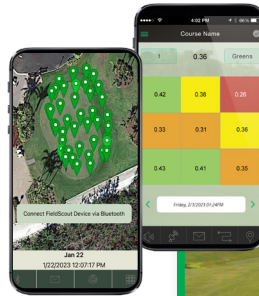

TRUFIRM SURFACE FIRMNESS METER